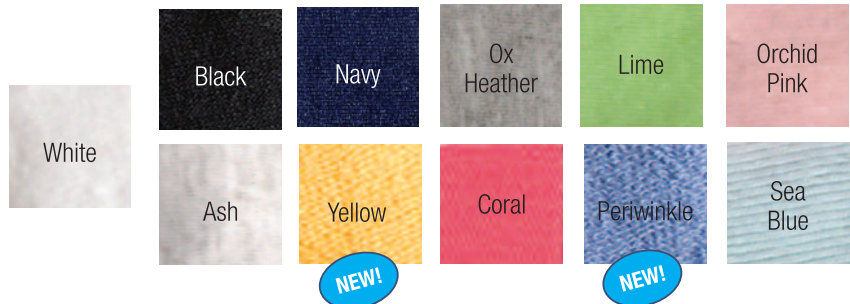

All styles and colors are stocked for immediate shipment. For private label and custom styles the minimums are between 80-120 dozen per style per color depending on spec and fabric. Delivery 6-8 weeks from credit approval or sooner depending on fabric needs. Supply us with your own private label. Also folding, polybagging and hang tagging available. Call for more info an requirements.