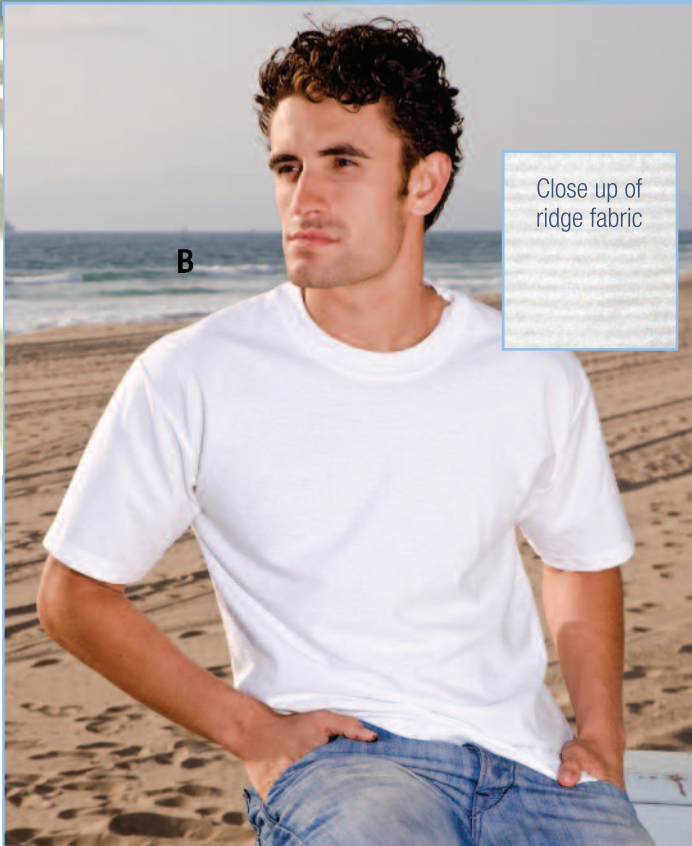

T-Shirts, French Terry, Fleece Wear

B

Close up of
ridge fabric

(A) SHRT 5.5 oz Shorts. No pockets With Drawstring 100% Cotton (No picture shown)
Colors Available: White, Ash, Oxheather (90% ctn 10% poly), Black, Navy
Sizes: S, M, L, XL, 2XL, 3XL, 4XL

(B) RIDR 7 oz "Ridge" 100% cotton short sleeve crew neck.
Fabric gives a neat corduroy effect
Colors Available: White (sewn in 100% cotton thread) 100% Cotton, Navy
Sizes: S, M, L, XL, XXL

(C) SWSS 5.5 oz Adult 1/16" Microstripe T-Shirt
Colors Available: Ash/White (95% cotton/ 5% polyester),
Navy, Black (75% cotton, 25% polyester)
Sizes: S, M, L, X, XXL, 3X, 5X

(D) SWSY Youth 5.5 oz Microstripe T-Shirt
Colors Available: Ash/White (95 cotton/ 5% polyester)
Sizes: XS,S,M,L

(E) GBHT 3 Button 7.2 oz Henley 100% Cotton
Colors Available: White
Sizes: S, M, L, XL, XXL

All styles and colors are stocked for immediate shipment. For private label and custom styles the minimums are between 80-120 dozen per style per color depending on spec and fabric. Delivery 6-8 weeks from credit approval or sooner depending on fabric needs. Supply us with your own private label. Also folding, polybagging and hang tagging available. Call for more info on requirements.