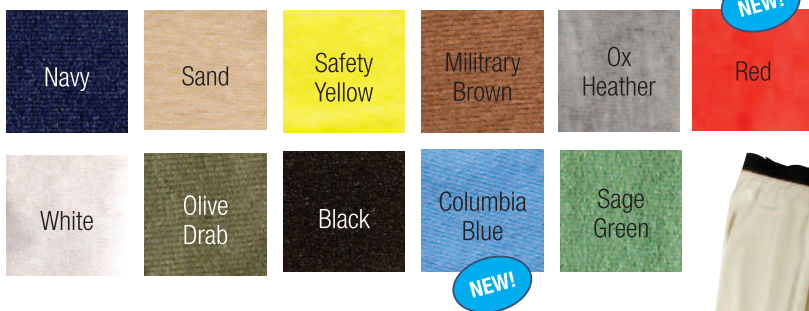

- (A) **HWCM Coolmax Extreme Polyester Short Sleeve Tee Shirt**
  Colors Available: White, Navy+, Oxheather+, Black+, Safety yellow+, **Red***
  New Colors! Columbia Blue*, Sage Green, Military Brown+, Sand+, Olive+
  Sizes: S, M, L, XL, 2XL, 3XL
  *Colors marked with + available in 3X

- (B) **HCML Coolmax Extreme Polyester Long Sleeve Tee shirt (Picture not shown).**
  Colors Available: White, Navy+, Oxheather+, Black+, Sand+, Military Brown+
  Sizes: S, M, L, XL, 2XL, 3XL

- (C) **HVCS Coolmax Extreme Polyester Short Sleeve V-Neck Tee Shirt**
  (slightly shorter sleeve than crew neck coolmax)
  Colors Available: White, Navy, Black
  Sizes: S, M, L, XL, 2XL

- (D) **CMTT Coolmax Extreme Polyester Men's Tank Top**
  Colors Available: White, Navy, Oxheather, Safety Yellow
  Sizes: M-XL, 2XL

- (E) **CMTL Coolmax Extreme Polyester Ladies CROP Tank Top**
  Colors Available: White
  Sizes: S, M, L, XL, 2XL

- (F) **HCSB Men's No Fly Coolmax Brief. Black Waist Elastic Band**
  Colors Available: Military Brown, Oxheather, Sand
  Sizes: M-XL, 2XL

- (G) **HCLJ Men's No Fly Coolmax Long John. Black Waist Elastic Band**
  Colors Available: Military Brown, Sand
  Sizes: M-XL, 2XL

- (H) **DMTE 3.2 oz 85% Dri-Release 15% Cotton Short Sleeve Mesh Base Layer**
  Colors Available: White
  Sizes: S, M, L, XL

- (I) **DMTK 3.2 oz 85% Dri-Release 15% Cotton Tank Mesh Base Layer**
  Colors Available: White
  Sizes: S, M, L, XL

- (J) **DMLS 3.2 oz 85% Dri-Release 15% Cotton Long Sleeve Mesh Base Layer**
  Colors Available: White
  Sizes: S, M, L, XL

drirelease
with **FRESHGUARD**

MOVES MOISTURE

Official Shirt for USA Triathlon
CoolMax® & drirelease are great for
Sublimation Printing
Bold bright colors that never fade or crack!