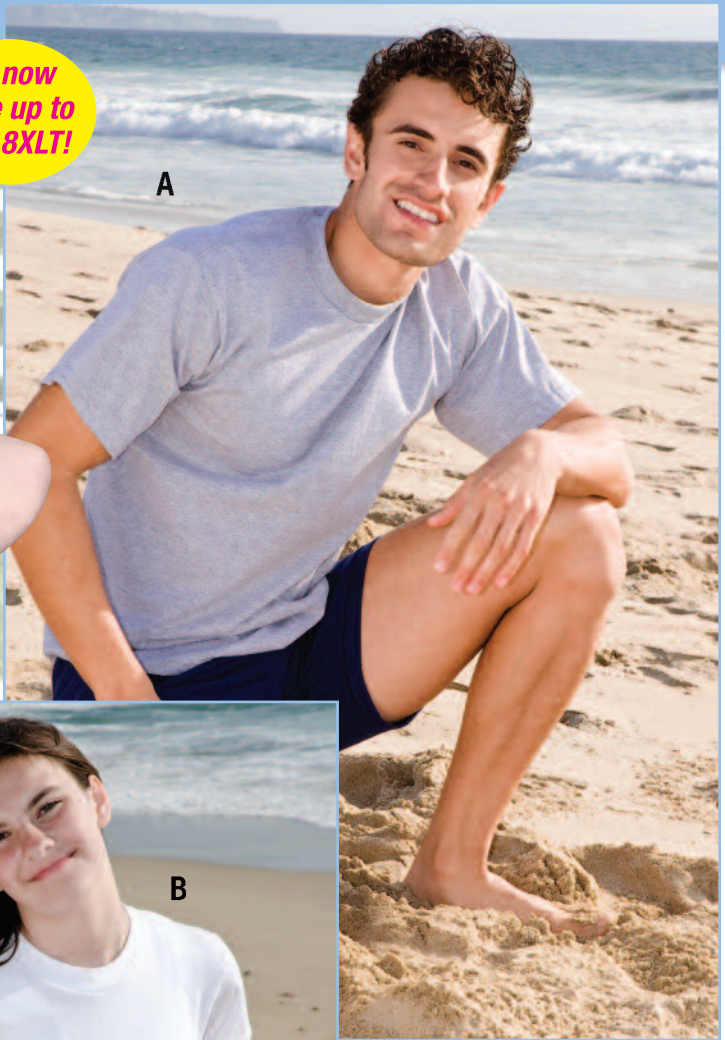

T-Shirts & Tanks

We now have up to size 8XLT!